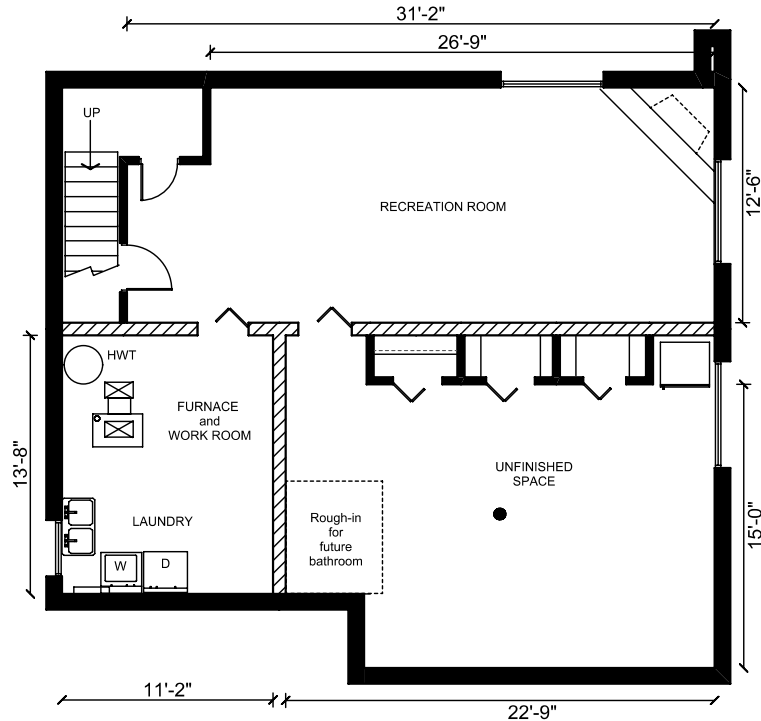

Virtual Tour, Photos and Feature Sheet at ...

59Stevenharris.com

LIZ & JOHN STEVENSON
Sales Representatives

StevensonLINKS.com
RealEstateRemarkable.ca

Real Estate Services Ltd. Brokerage

416.236.1871

Lower Level
1,120sf

Plan, Area and Dimensions are Approximate.
Provided as a convenience and guideline only.
Copyright by John Stevenson (416) 233-8657

Main Floor
1,120 sf

MAIN FLOOR: 1,120
BASEMENT: 1,120
TOTAL: 2,240 sf