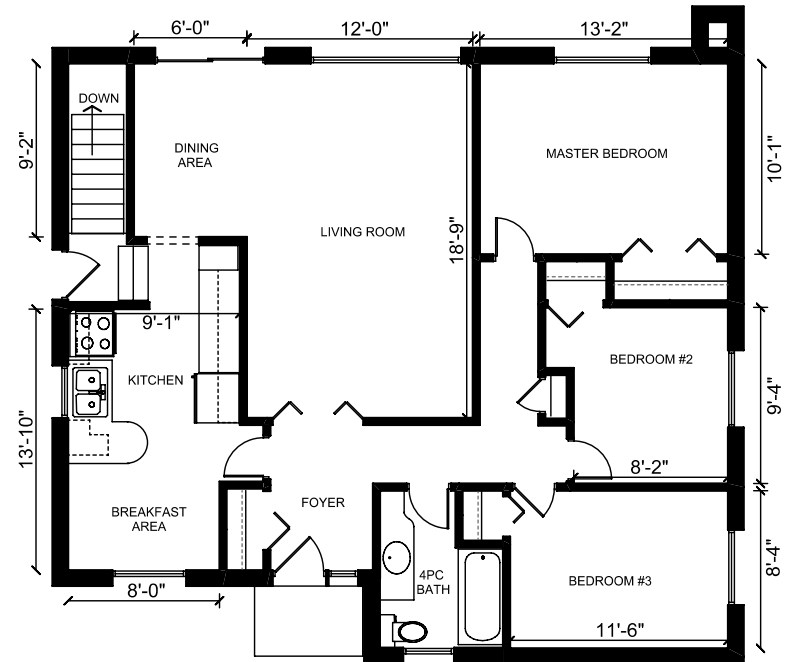

Virtual Tour, Photos and Feature Sheet at ...

59Stevenharris.com

LIZ & JOHN STEVENSON
Sales Representatives

StevensonLINKS.com
RealEstateRemarkable.ca

Real Estate Services Ltd. Brokerage

416.236.1871

Lower Level
1,120sf

Plan, Area and Dimensions are Approximate.
Provided as a convenience and guideline only.
Copyright by John Stevenson (416) 233-8657

Main Floor
1,120 sf

MAIN FLOOR: 1,120
BASEMENT: 1,120
TOTAL: 2,240 sf