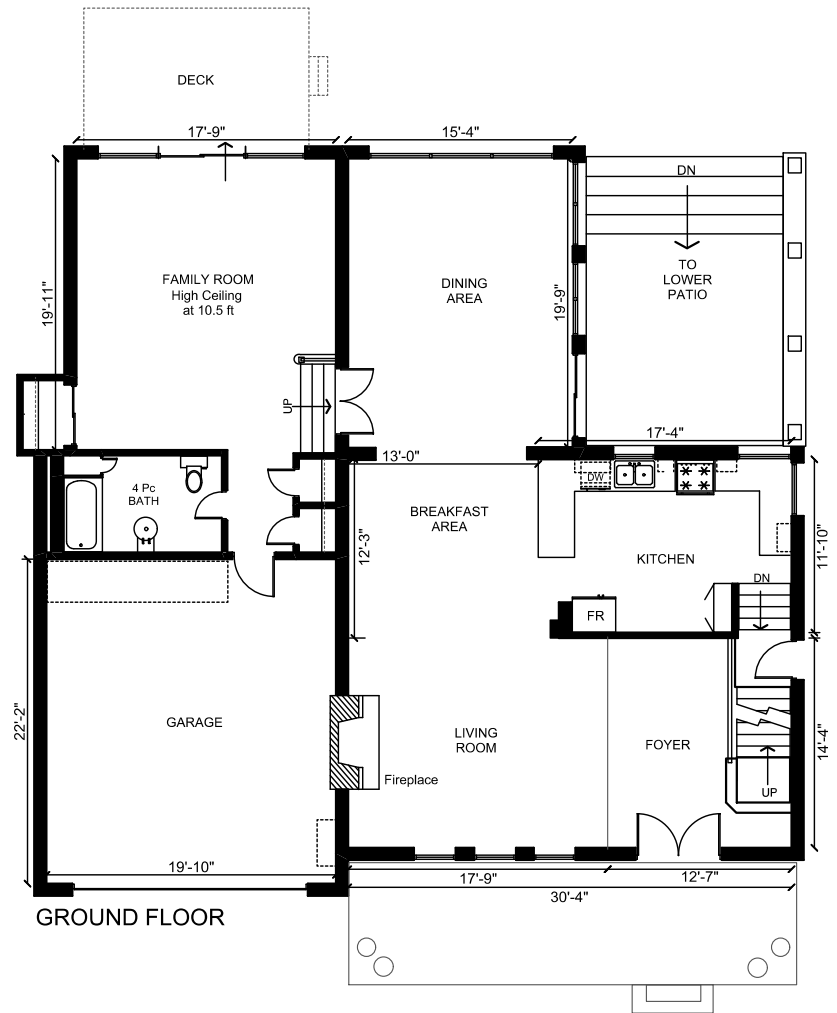

Virtual Tour, Photos, Feature Sheet, Survey at ...

**1535Islington.com**

**LIZ & JOHN STEVENSON**  
Sales Representatives  
StevensonLINKS.com  
RealEstateRemarkable.ca

**ROYAL LEPAGE**  
Real Estate Services Ltd. Brokerage  
416.236.1871

**BASEMENT**

**GROUND FLOOR**

2nd FLOOR:	1,500
GROUND:	1,800
<b>TOTAL:</b>	<b>3,300 sf</b>
BASEMENT:	1,430
<b>TOTAL:</b>	<b>4,730 sf</b>

**2nd FLOOR:**

2nd FLOOR: