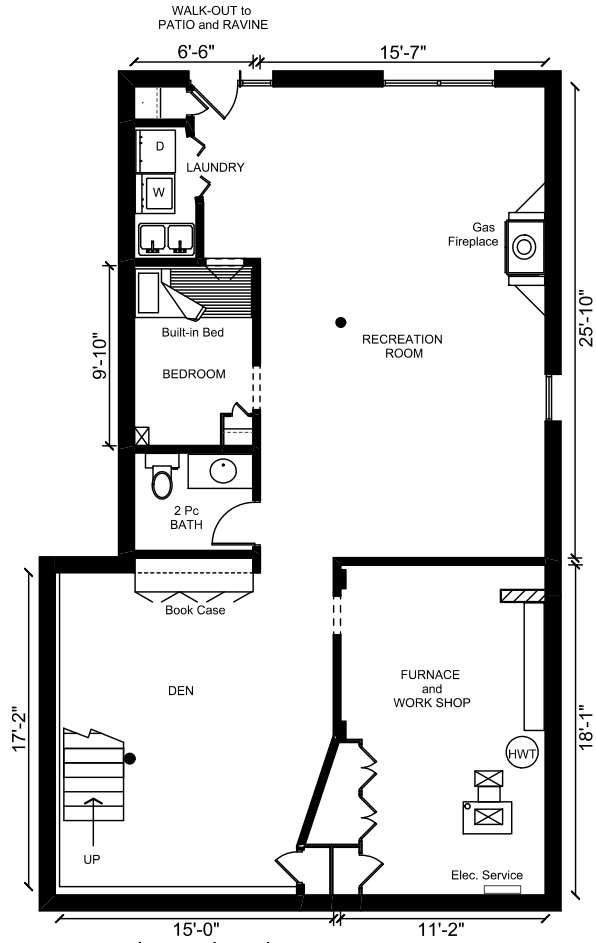

Lower Level
 1,200sf

Plan, Area and Dimensions are Approximate.
 Provided as a convenience and guideline only.
 Copyright by John Stevenson (416) 233-8657

Main Level
 1,200 sf

MAIN LEVEL: 1,200
 LOWER LEVEL: 1,200
 TOTAL: 2,400 sf