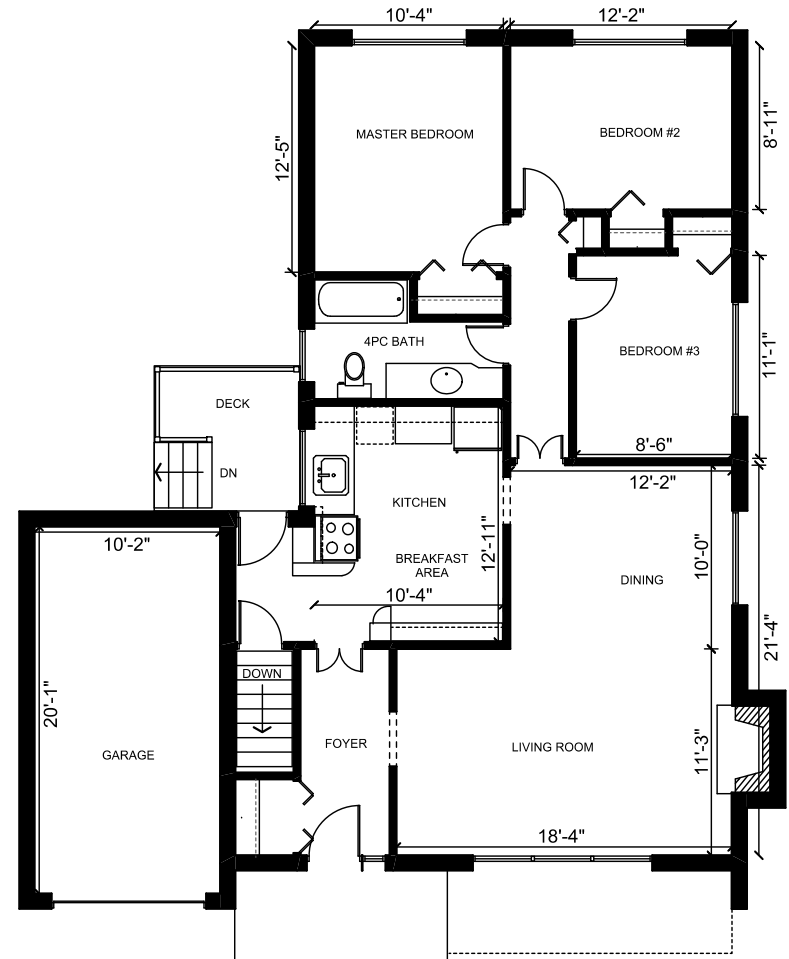

Lower Level
 1,200sf

Plan, Area and Dimensions are Approximate.
 Provided as a convenience and guideline only.
 Copyright by John Stevenson (416) 233-8657

Main Level
 1,200 sf

MAIN LEVEL: 1,200
 LOWER LEVEL: 1,200
 TOTAL: 2,400 sf