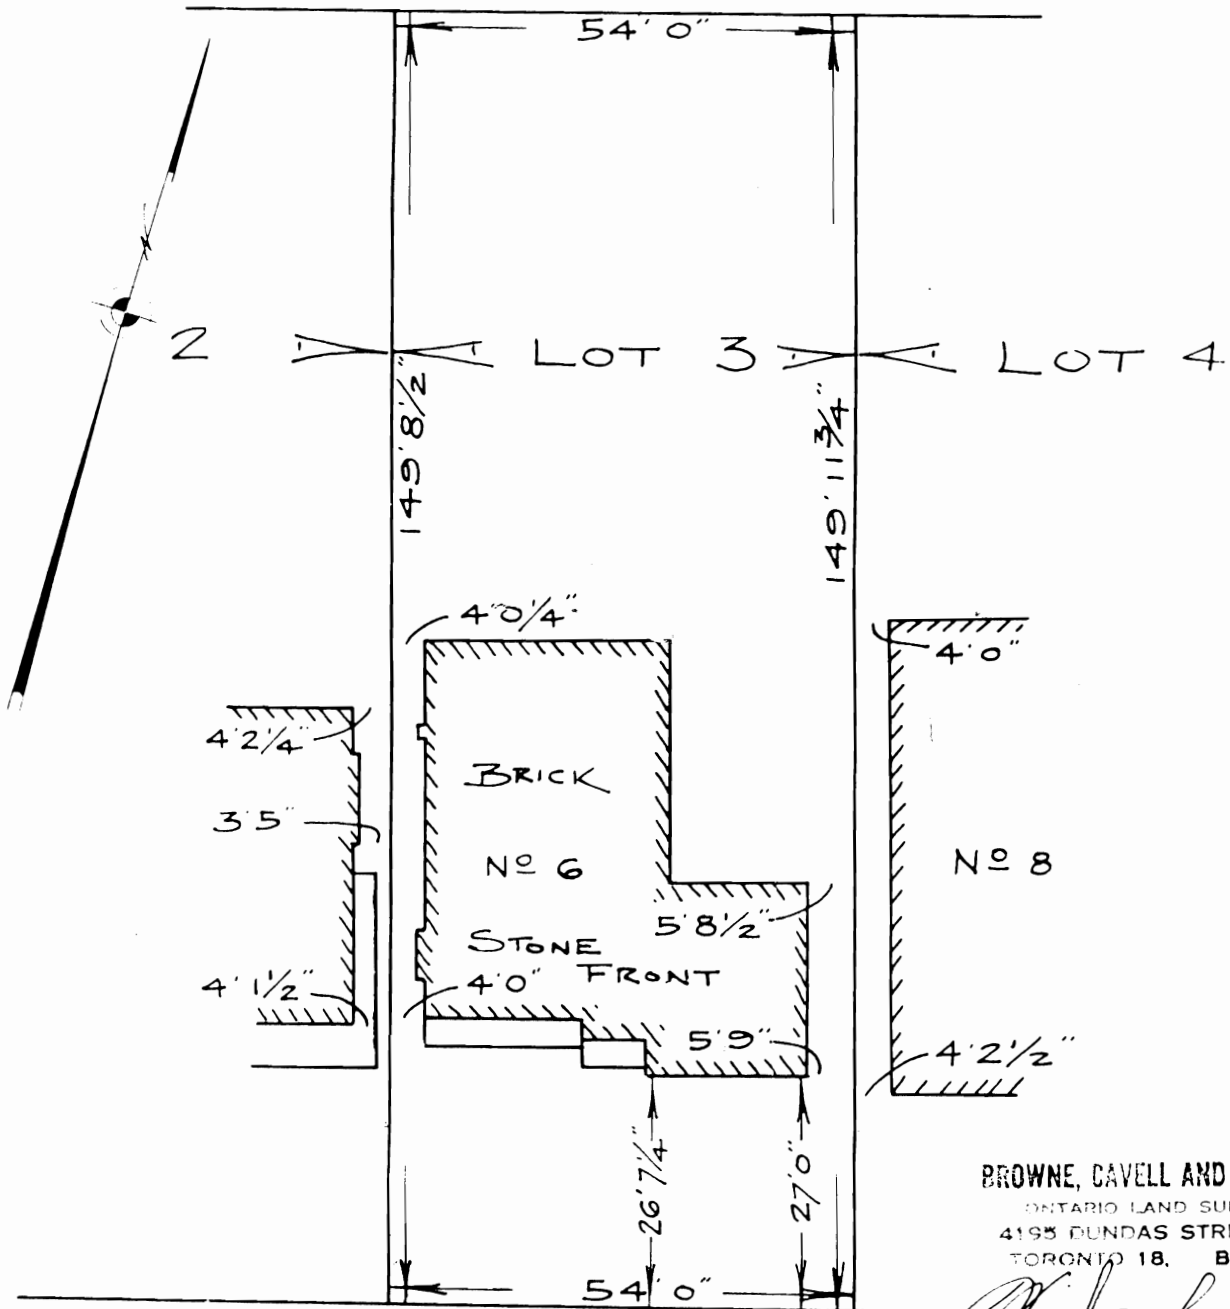

6

Humber  
Ridge  
Drive

SKETCH SHOWING

LOT 3 - RECD PLAN 4697

TOWNSHIP OF ETOBICOKE

COUNTY OF YORK

BROWNE, CAVELL AND ASSOCIATES  
 ONTARIO LAND SURVEYORS  
 4195 DUNDAS STREET WEST  
 TORONTO 18, BE 3-5731

*W. Jackson*  
 ONTARIO LAND SURVEYOR  
 TORONTO JULY 5 1956.

REF 12/205

HUMBER RIDGE DRIVE