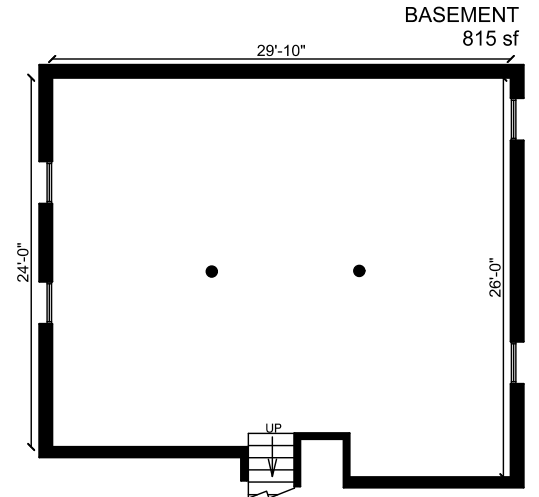

Virtual Tour, Photos
and Feature Sheet at ...

48Holbrooke.com

LIZ & JOHN STEVENSON
Sales Representatives

StevensonLINKS.com
StevensonTEAM.ca

ROYAL LEPAGE
Real Estate Services Ltd. Brokerage
416.236.1871

UPPER LEVEL:	815
MAIN LEVEL:	840
GROUND LEVEL:	840
LOWER LEVEL:	815
TOTAL - Above Grade:	3,310 sf
BASEMENT:	815
TOTAL:	4,125 sf

Plan, Area and Dimensions are Approximate.
Provided as a convenience and guideline only.
Copyright by John Stevenson (416) 233-8657