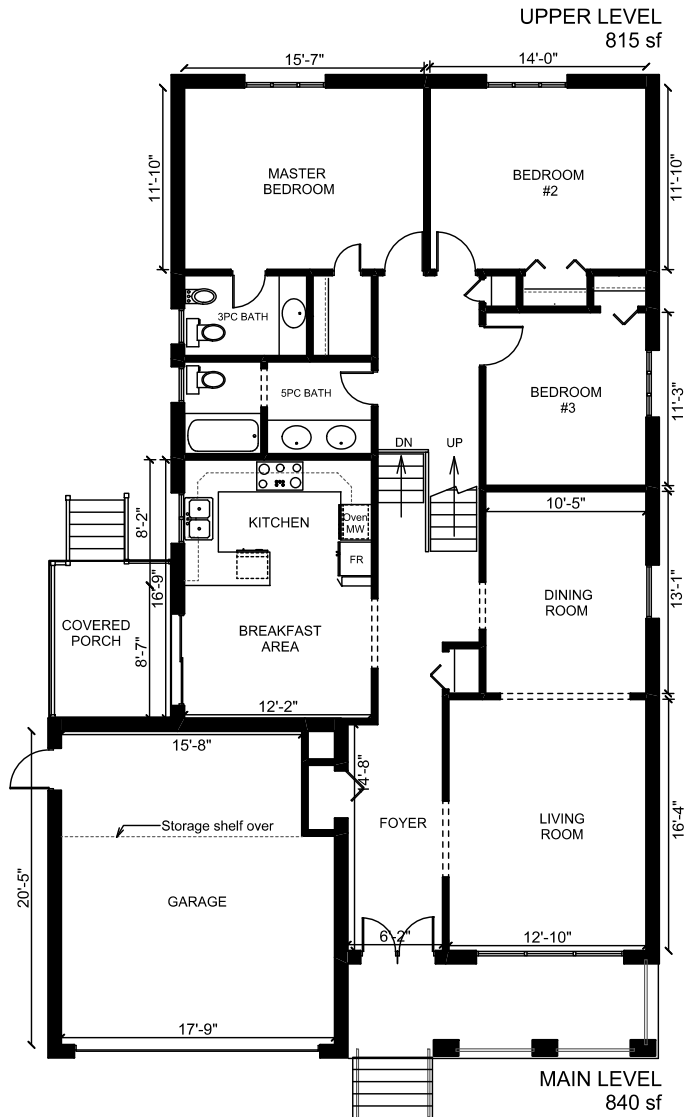

Virtual Tour, Photos
and Feature Sheet at ...

48Holbrooke.com

LIZ & JOHN STEVENSON
Sales Representatives

StevensonLINKS.com
StevensonTEAM.ca

ROYAL LEPAGE
Real Estate Services Ltd. Brokerage
416.236.1871

UPPER LEVEL:	815
MAIN LEVEL:	840
GROUND LEVEL:	840
LOWER LEVEL:	815
TOTAL - Above Grade:	3,310 sf
BASEMENT:	815
TOTAL:	4,125 sf

Plan, Area and Dimensions are Approximate.
Provided as a convenience and guideline only.
Copyright by John Stevenson (416) 233-8657