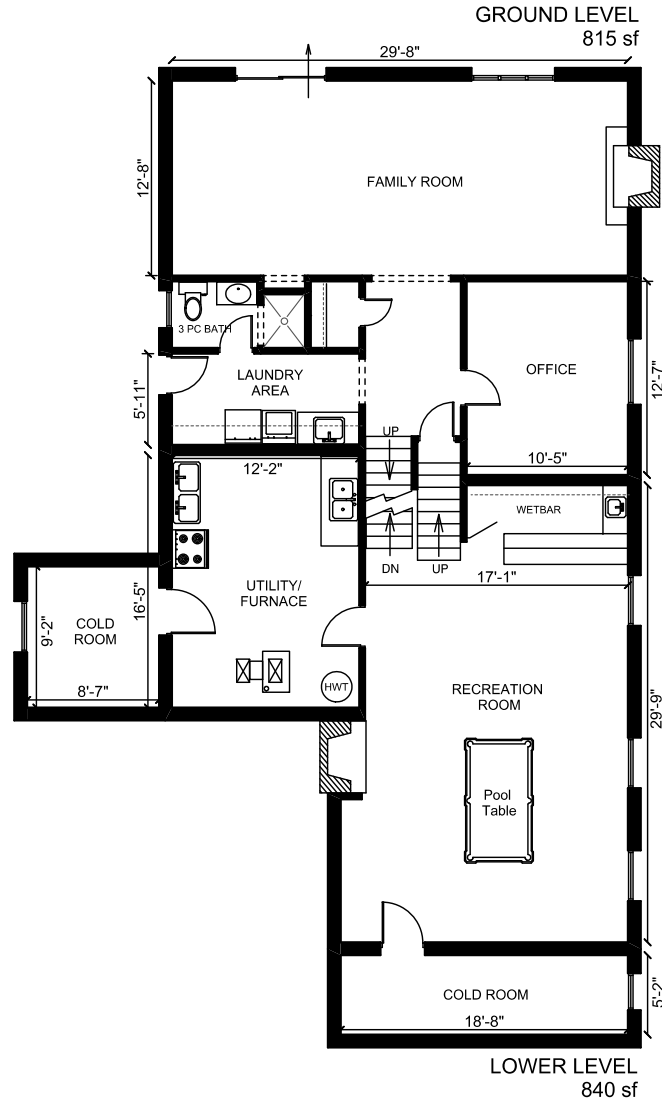

Virtual Tour, Photos
and Feature Sheet at ...

48Holbrooke.com

LIZ & JOHN STEVENSON
Sales Representatives

StevensonLINKS.com
StevensonTEAM.ca

ROYAL LEPAGE
Real Estate Services Ltd. Brokerage
416.236.1871

UPPER LEVEL:	815
MAIN LEVEL:	840
GROUND LEVEL:	840
LOWER LEVEL:	815
TOTAL - Above Grade:	3,310 sf
BASEMENT:	815
TOTAL:	4,125 sf

Plan, Area and Dimensions are Approximate.
Provided as a convenience and guideline only.
Copyright by John Stevenson (416) 233-8657