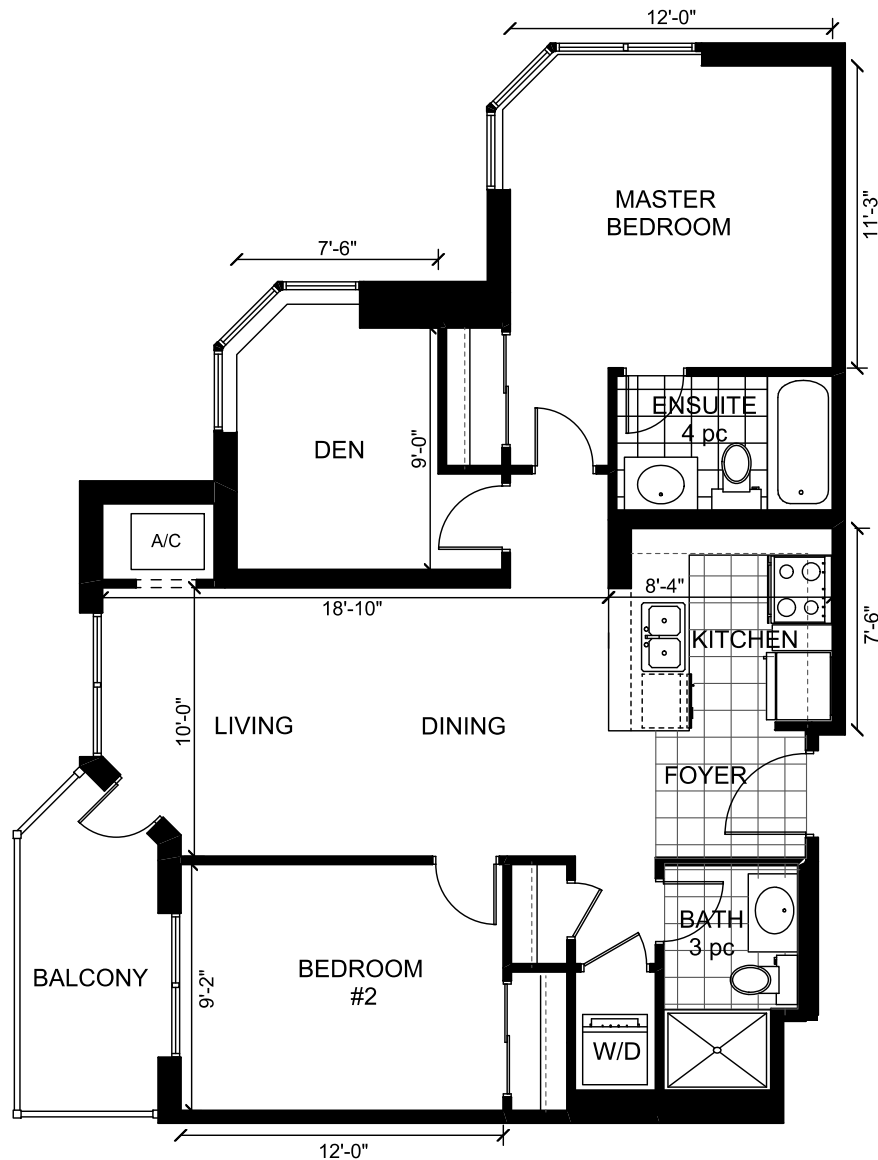

Virtual Tour, Photos
and Feature Sheet at ...

5793 Yonge.com

Suite 315 "The DIAMOND"
920 Sq. ft. Approx.

LIZ & JOHN STEVENSON
ANDREA STREICH
Sales Representatives
StevensonTEAM.ca
StevensonLINKS.ca

ROYAL LEPAGE
Real Estate Services Ltd. Brokerage
416.236.1871 Office
416.233.8657 Direct

Plan, Area and Dimensions are Approximate.
Provided as a convenience and guideline only.
Copyright by John Stevenson (416) 233-8657